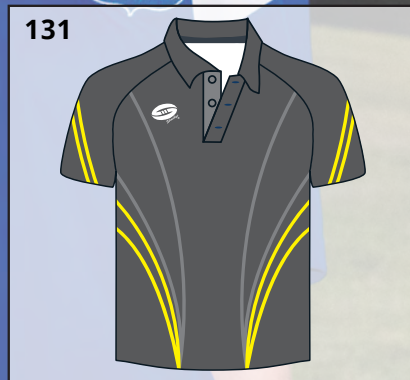

FROM **\$39** cut & sew polos  
incl. GST

**Customise in your school colours \*.**  
100% polyester.

Subject to colour availability \*.

**\$39**

FROM incl. GST

**sublimated polos**  
Customise in your school colours

NO limitation with design.

Sublimated polos are made from 100% polyester.

Jump online for more options @ [www.struddys.co.nz](http://www.struddys.co.nz)

INCLUDED Embroidered Crest and Pro Print Names

FROM **\$65**  
incl. GST