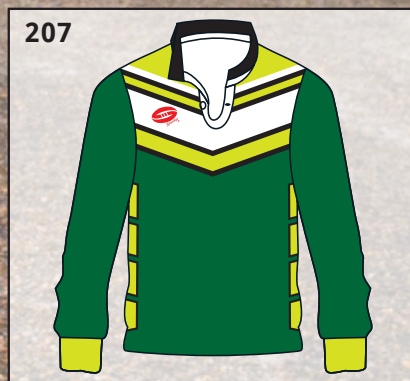

FROM **$69** incl. GST **sublimated jerseys**

Customise in your school colours

NO limitation with design.
Sublimated jerseys are made from 100% polyester.

ALL products available in sizes Kids 4-14, Adults XS - 5XL.