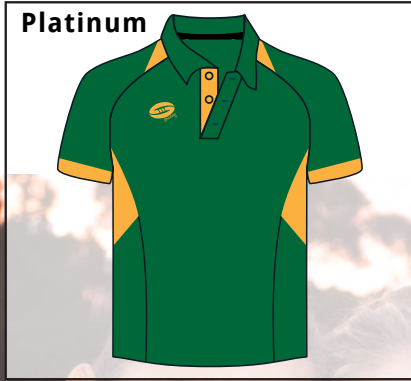

Subject to colour availability *.