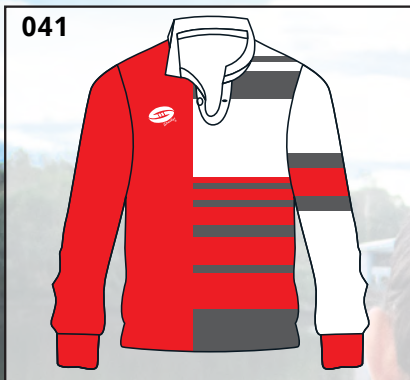

INCLUDED Embroidered Crest. Pro Print Name and Number

FROM **\$79** incl. GST knitted jerseys

**Customise in your school colours \*.**

Knitted jerseys are made from 320gsm cotton.

Subject to colour availability \*.